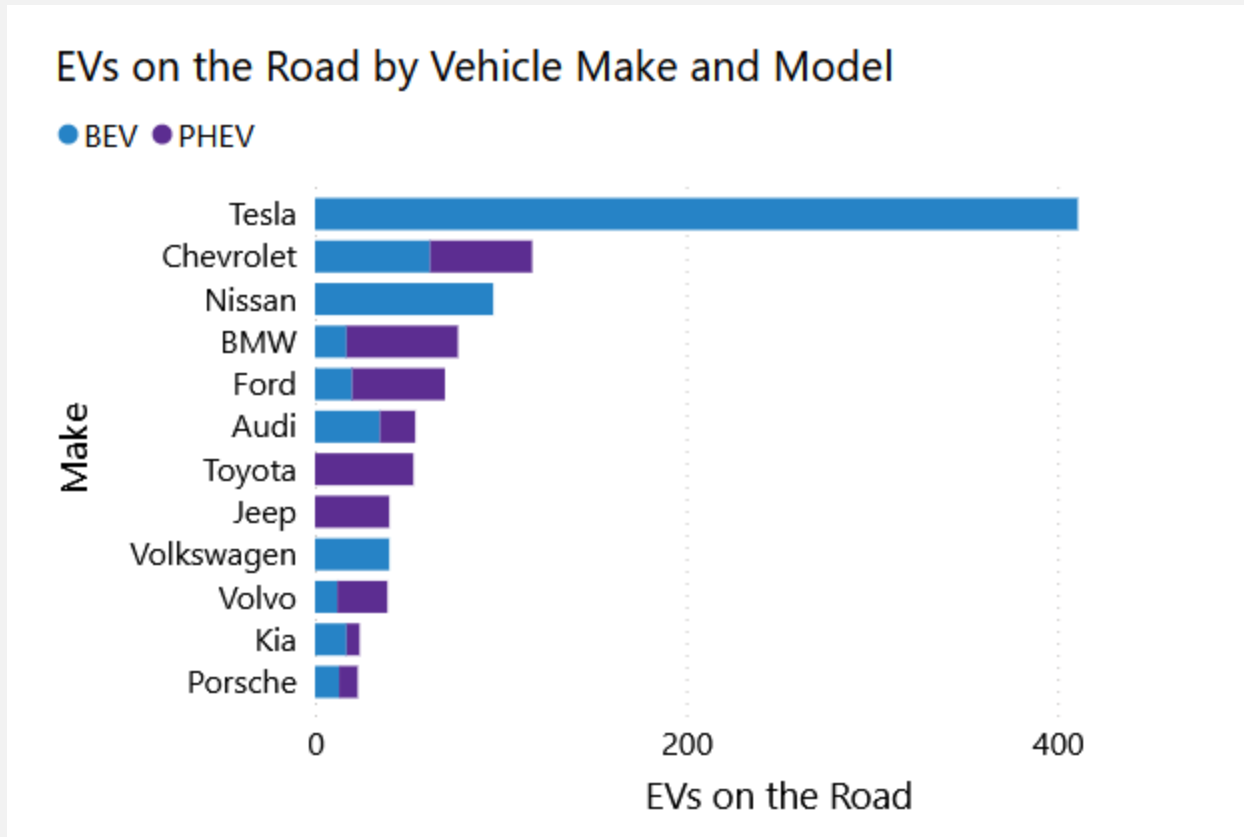

Hamilton County Trends

62 EV models in Hamilton County