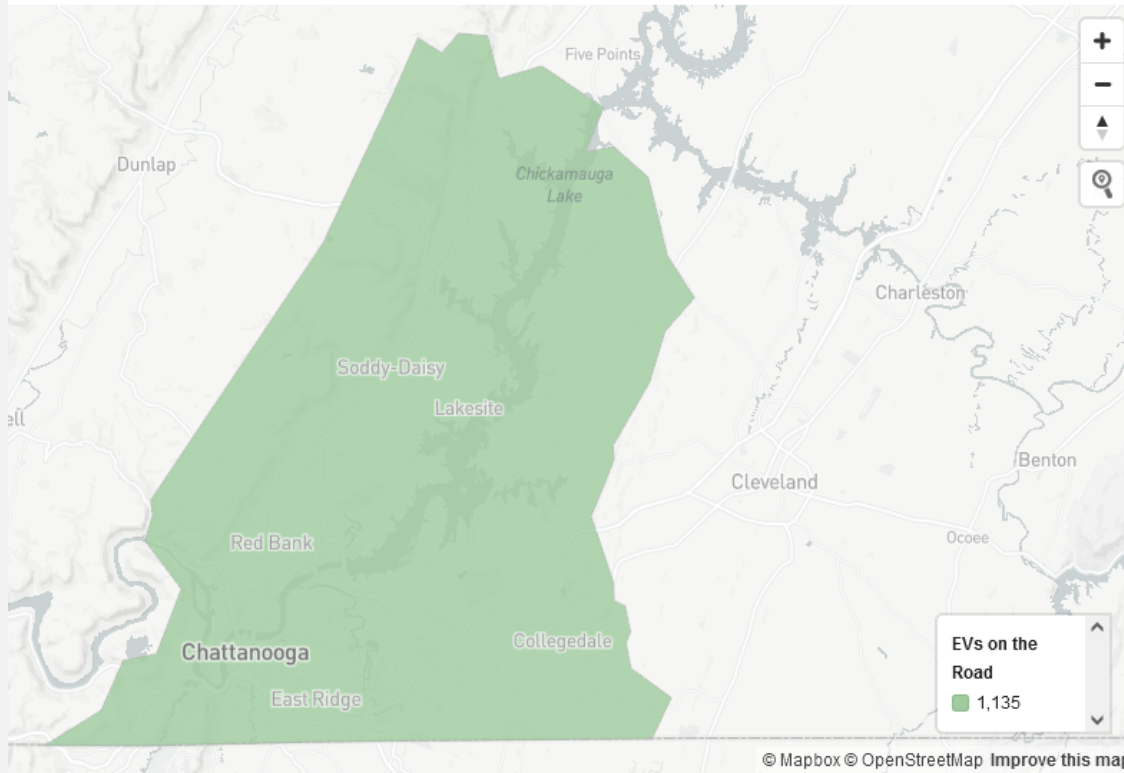

# Industry Trend: Tennessee

20,309 EV on the road; ~2 EVs/ 1,000 people

Number of EVs/  
1,000 people:

- Williamson: ~16
- Knox: ~5.4
- Davidson: ~5
- Hamilton: ~3
- Shelby: ~2.5

- Hamilton County is
  - 5<sup>th</sup> in total number of EVs on the road in TN
  - 4<sup>th</sup> in number of EVs per 1,000 people

# Hamilton County Trends

EVs on the Road by County and ZIP Code